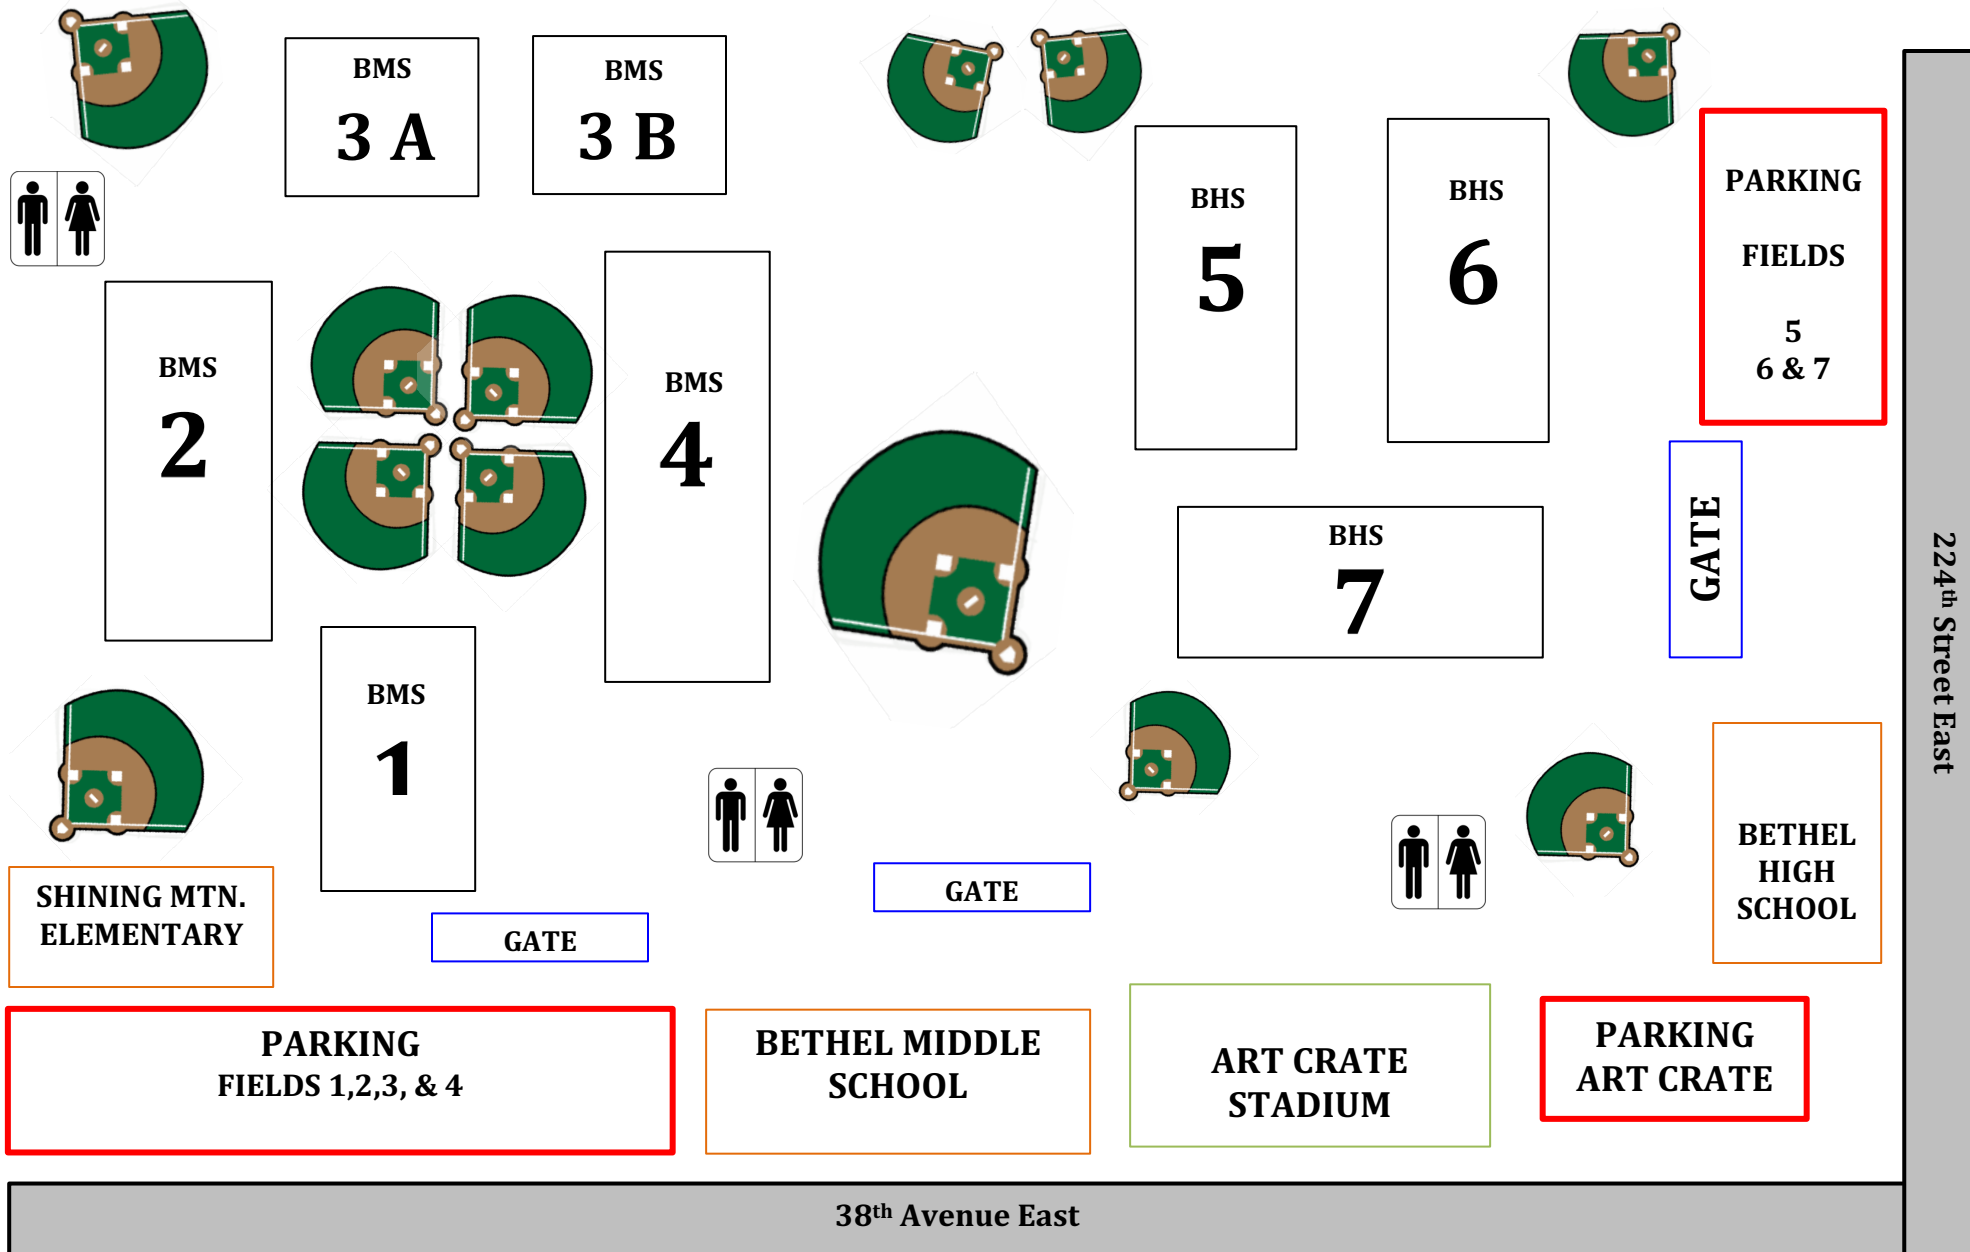

# BETHEL FLAG FOOTBALL FIELD MAP

**BETHEL LEARNING CENTER (BLC)  
OVER FLOW PARKING**