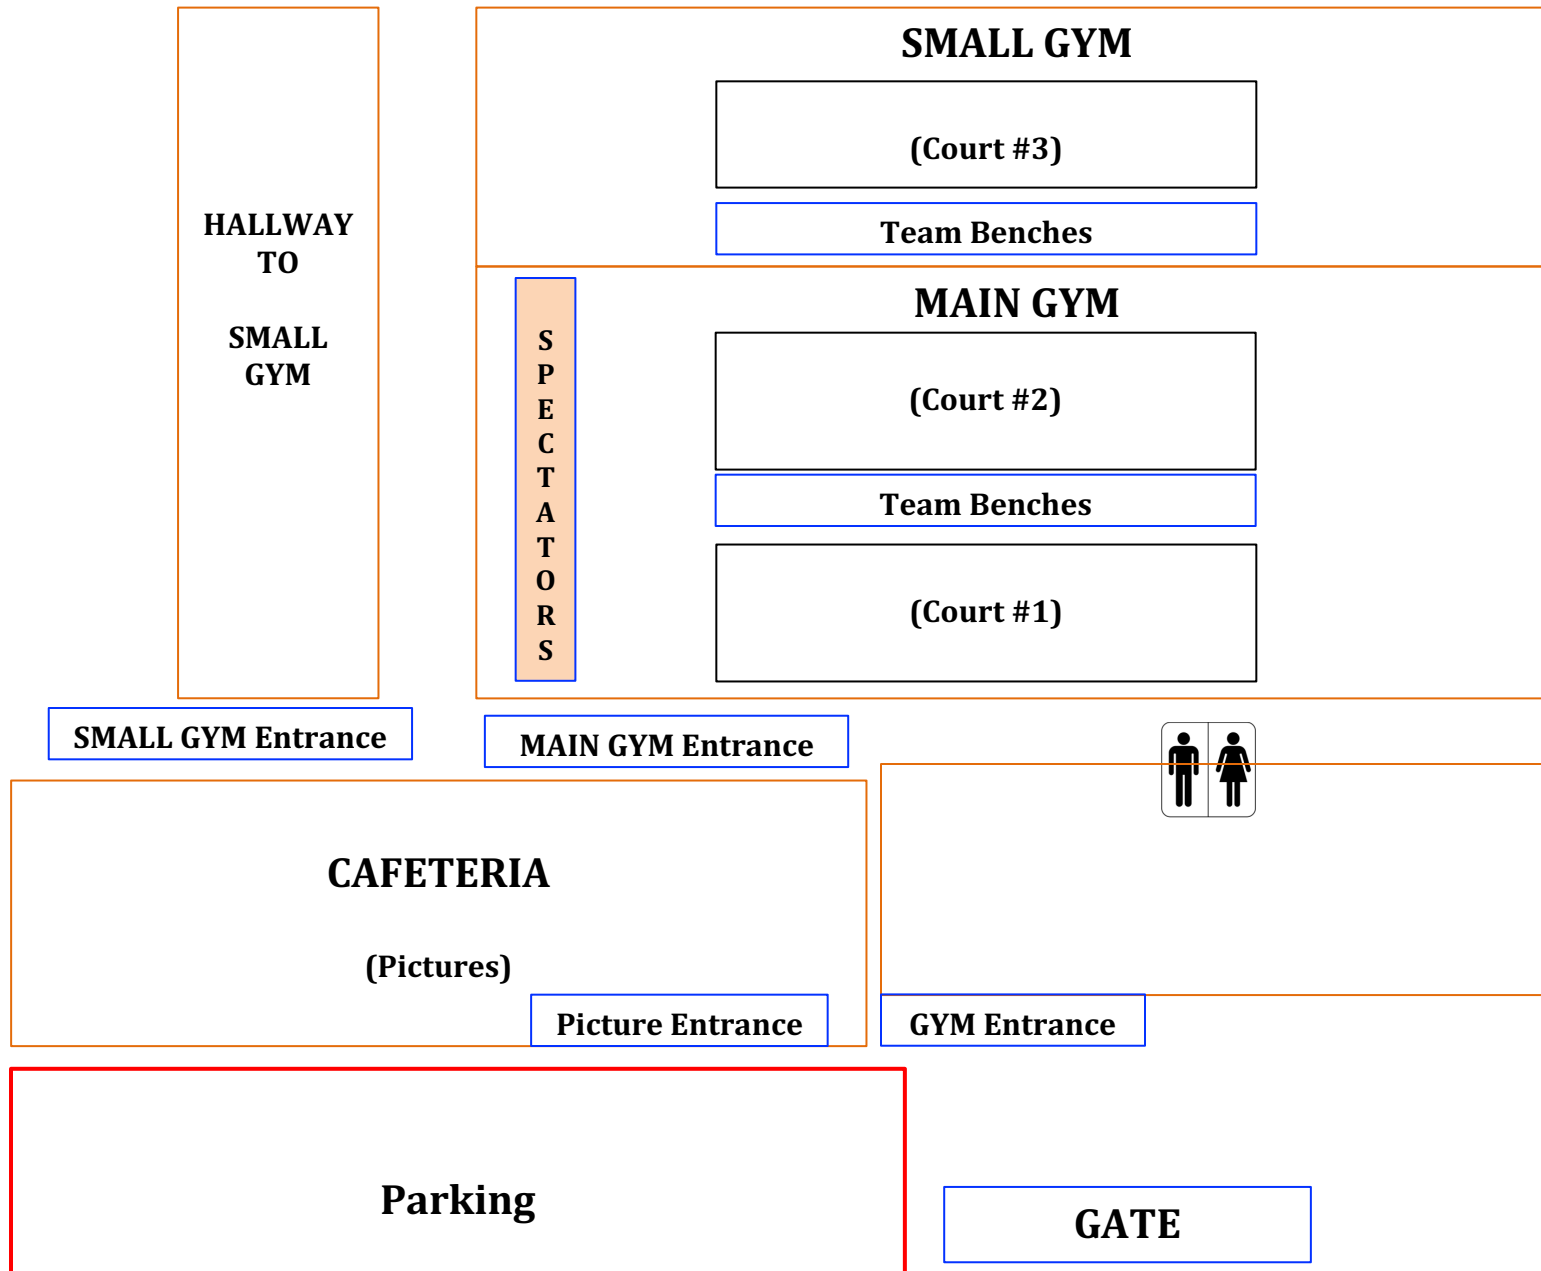

SPANAWAY LAKE HIGH SCHOOL (SLHS) VB COURTS
1305 168th St E, Spanaway WA 98387

168th Street E