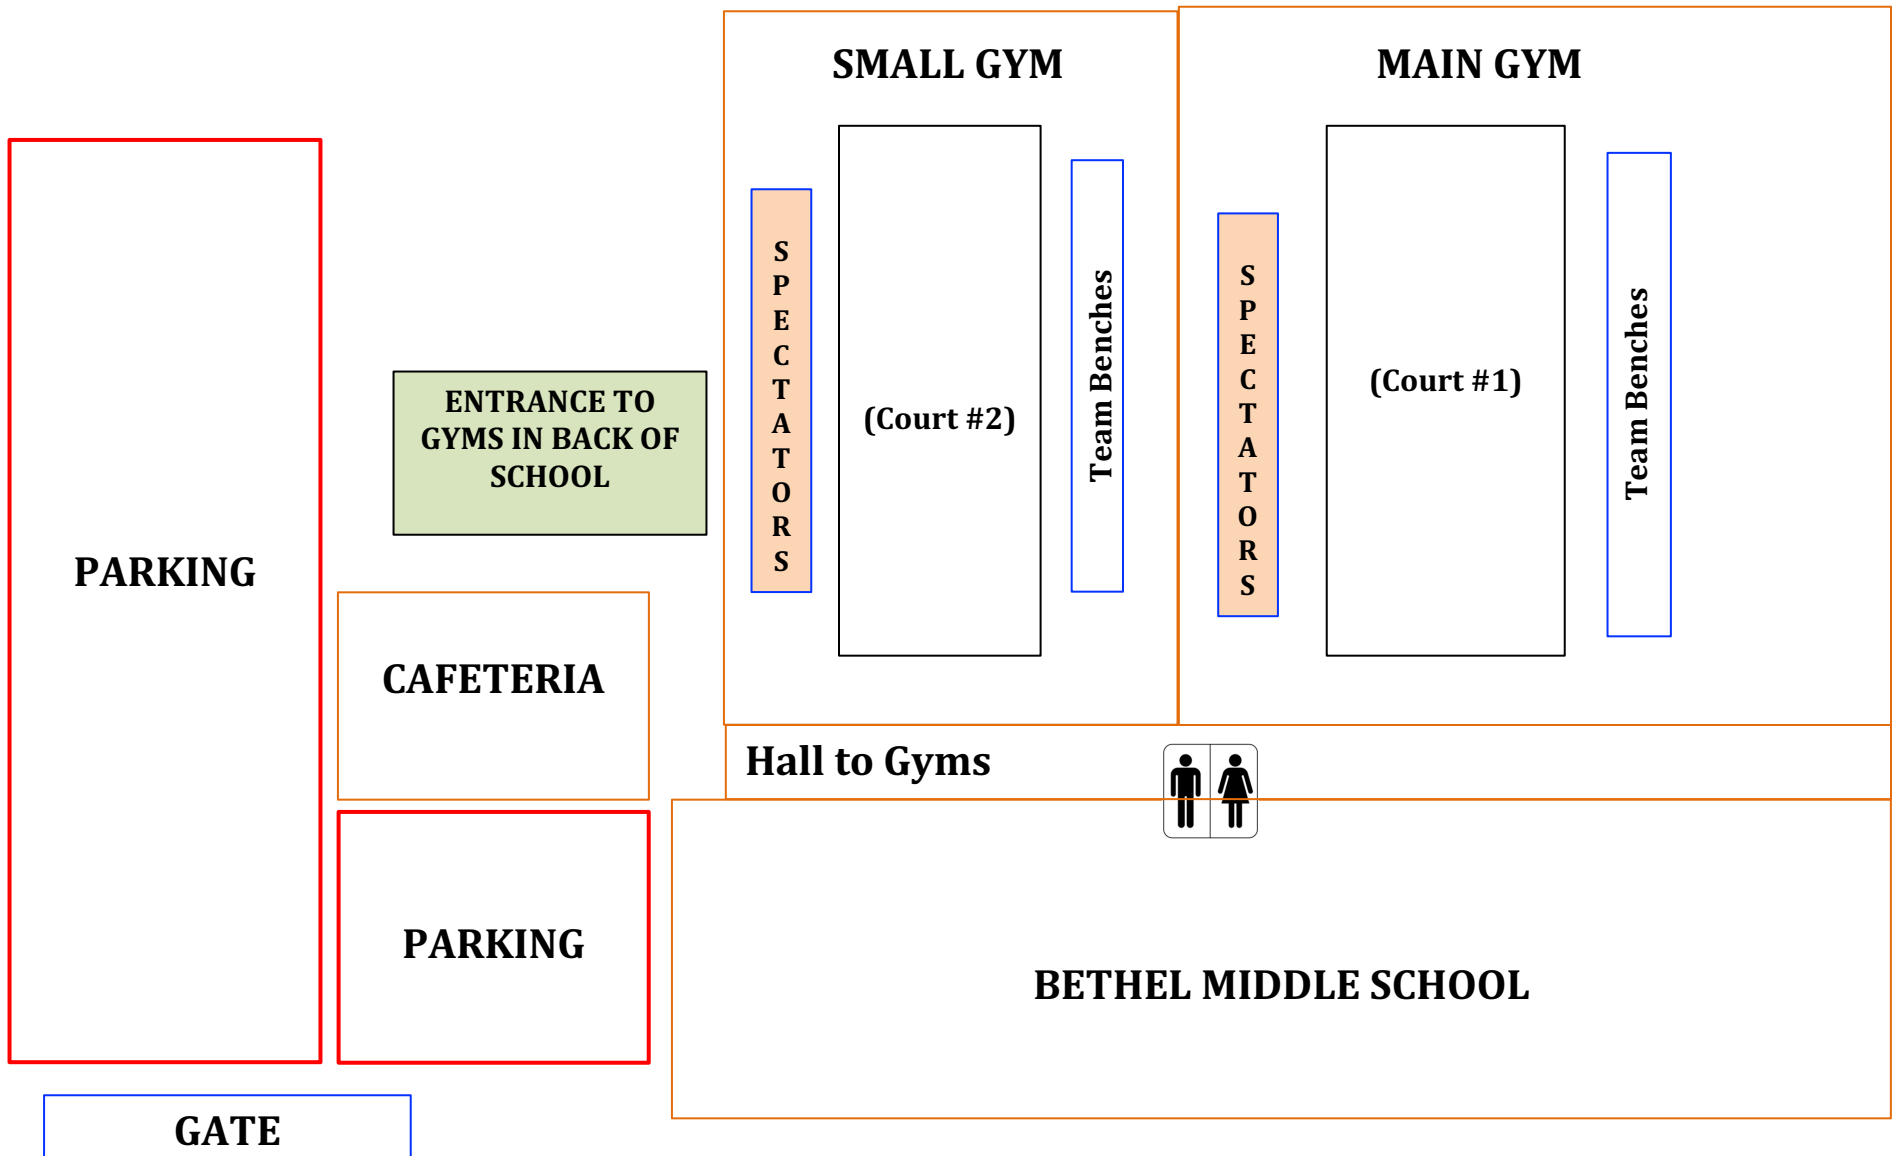

BETHEL MIDDLE SCHOOL (BMS)

VB & BB COURTS

22001 38th Ave E, Spanaway WA 98387

38th AVE E